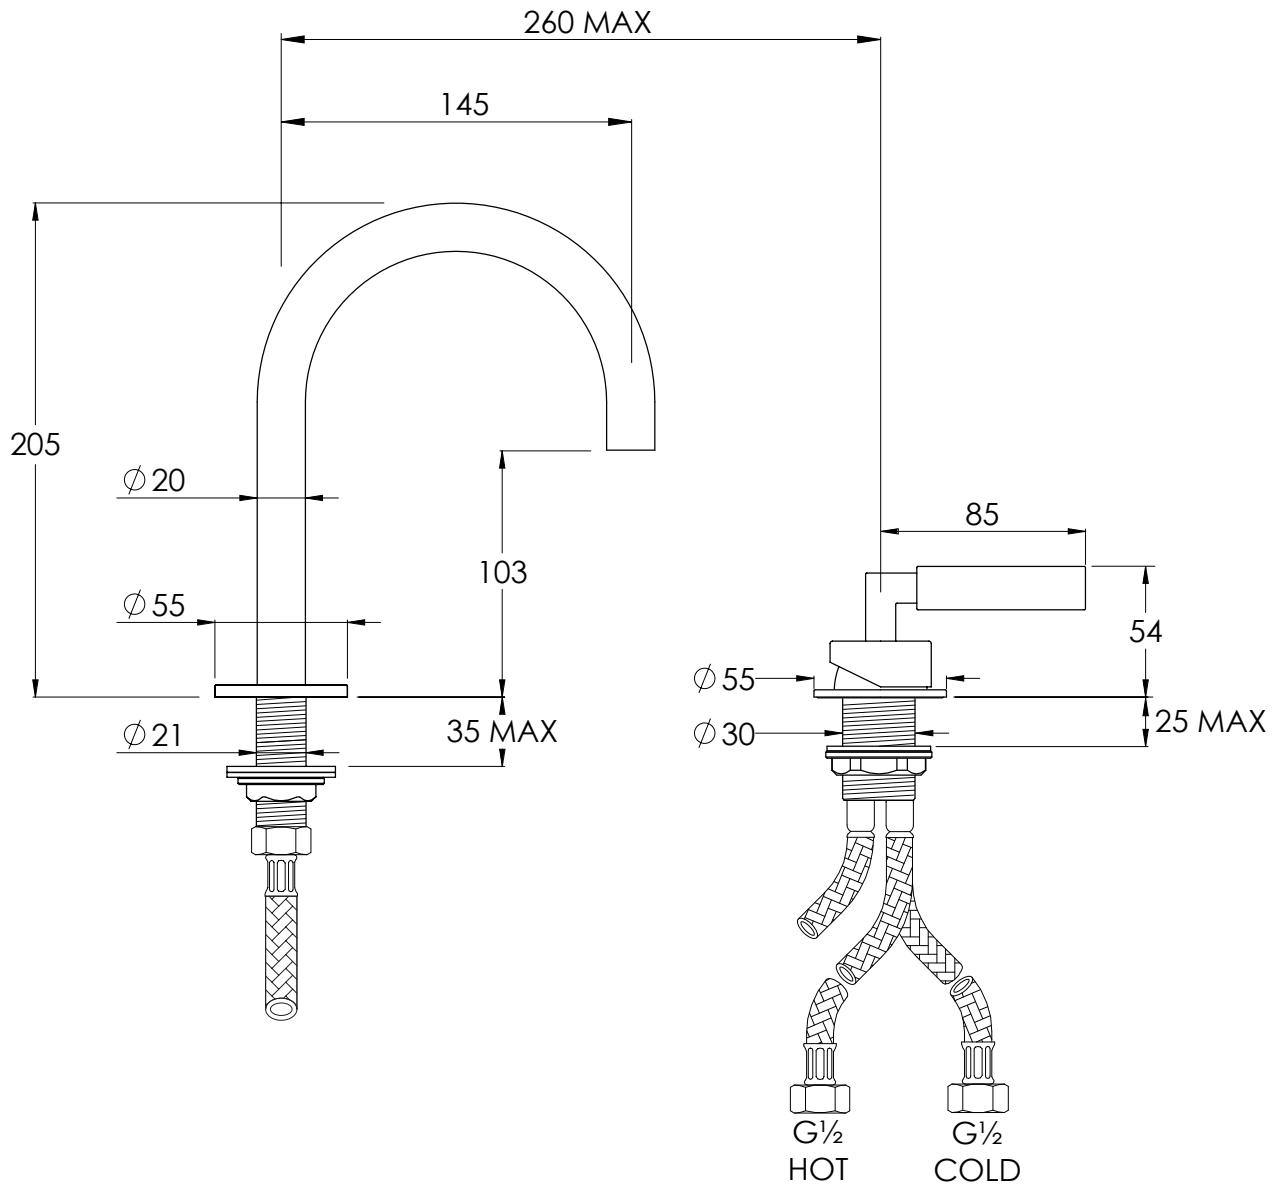

**COALBROOK**

**ZU1003**

DECK MOUNTED 2 HOLE BASIN  
MIXER

DATE: 02/09/21

REVISION: A

DIMENSIONS IN MILLIMETRES

WHILST EVERY EFFORT IS MADE TO ENSURE THE ACCURACY OF THESE DATA SHEETS THEY ARE SUBJECT TO CHANGE WITHOUT NOTICE AS PART OF THE COMPANY'S PRODUCT DEVELOPMENT PROCESS